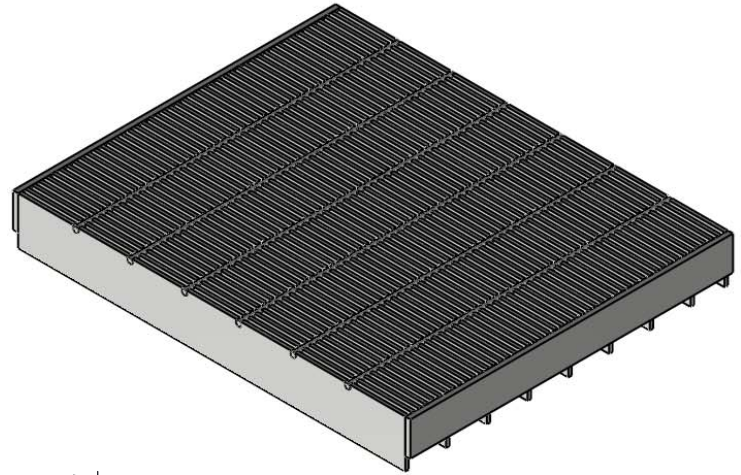

South Bay Foundry

WWW.SOUTHBAYFOUNDRY.COM

PHONE: (619) 956-2780 FAX: (619) 956-2788

E1293G

24x24 M TR HH GRATE