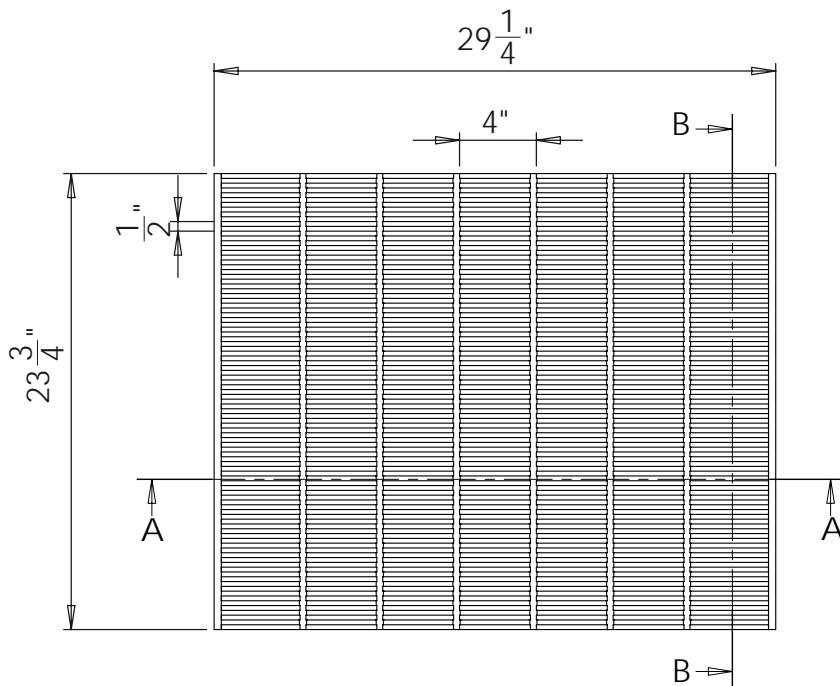

South Bay Foundry

WWW.SOUTHBAYFOUNDRY.COM

PHONE: (619) 956-2780 FAX: (619) 956-2788

E1293G

24x24 M TR HH GRATE

SECTION B-B

SECTION A-A

GENERAL INFORMATION