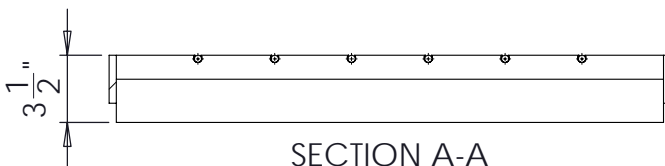

South Bay Foundry

WWW.SOUTHBAYFOUNDRY.COM

PHONE: (619) 956-2780 FAX: (619) 956-2788

E1293G

24x24 M TR HH GRATE

SECTION B-B

SECTION A-A

GENERAL INFORMATION